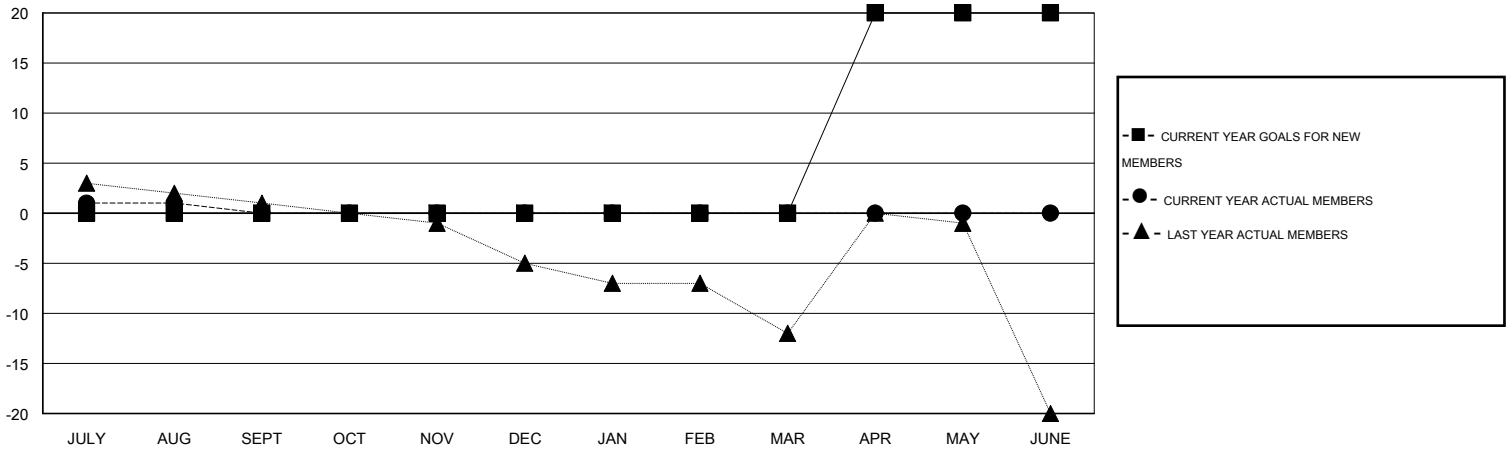

MONTHLY MEMBERSHIP PROGRESS REPORT

District 123

Results as of: 8/31/2016

GMT: MIKLOS HORVATH

LOCATION RUSSIAN FEDERATION

GMT CA 4

Clubs					Members				
RESULTS FOR 2016-2017					RESULTS FOR 2016-2017				
QUARTER	NEW CLUB GOAL	NEW CLUBS	DROPPED CLUBS	NET GAIN/LOSS	QUARTER	NEW MEMBER GOAL	CHARTER AND NEW MEMBERS ADDED	DROPPED MEMBERS	NET GAIN/LOSS
JULY/AUG/SEPT	0	0	0	0	JULY/AUG/SEPT	0	3	2	1
OCT/NOV/DEC	0	0	0	0	OCT/NOV/DEC	0	0	0	0
JAN/FEB/MAR	0	0	0	0	JAN/FEB/MAR	0	0	0	0
APR/MAY/JUNE	1	0	0	0	APR/MAY/JUNE	20	0	0	0

GOALS AND ACTUAL NEW CLUBS CUMULATIVE

GOALS AND ACTUAL MEMBERS CUMULATIVE

DROPPED CLUBS: 0	3 CLUBS OF 21 ADDED 1 OR MORE NEW MEMBERS	<u>GENDER DISTRIBUTION</u>	
		MALE	128 (56.89%)
<u>DROPPED MEMBERS</u>	CLICK HERE FOR HEALTH ASSESSMENT DATA	FEMALE	97 (43.11%)
DECEASED		0	FAMILY UNIT MEMBERS
CLUB CANCELLED	0	HEAD OF HOUSEHOLD	7
OTHER	2	NON-HEAD OF HOUSEHOLD	10
TOTAL	2		